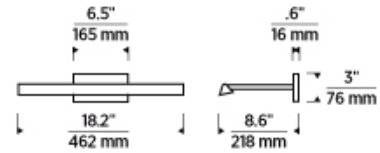

To view all available finish options, please visit techlighting.com

ORDERING INFORMATION

700DES	LENGTH (A)	FINISH	LAMP
	18 18"	NB NATURAL BRASS	-LED930 INTEGRATED LED 90 CRI 3000K 120V
		B NIGHTSHADE BLACK	-LED930-277 INTEGRATED LED 90 CRI 3000K 277V
		N POLISHED NICKEL	

700DES _____

JOB NAME _____

NOTES _____

DESSAU 18 PICTURE LIGHT

SPECIFICATIONS

HARDWARE MATERIAL	Metal
SHADE MATERIAL	Acrylic
NET WEIGHT	2 lbs
HEIGHT	3in
WIDTH	8.6in
LENGTH	18.2in
MIN. EXTENSION FROM WALL	8.6in
UP LIGHT / DOWN LIGHT / BOTH?	
WET LISTED	
DAMP LISTED	Yes
DRY LISTED	
UP / DOWN	
HORIZONTAL / VERTICAL	
WALL / CEILING MOUNT	
GENERAL LISTING	ETL Listed
ADA COMPLIANT	
INCLUDES	