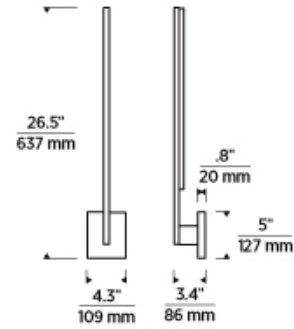

Natural Brass/White Marble 3/4

ORDERING INFORMATION

700WSKLE	LENGTH (A)	FINISH	LAMP
	30 30"	NBNB NATURAL BRASS	-LED930 INTEGRATED LED 90 CRI 3000K 120V
		NB NATURAL BRASS/WHITE MARBLE	-LED930-277 INTEGRATED LED 90 CRI 3000K 277V
		B NIGHTSHADE BLACK	
		NN POLISHED NICKEL	
		N POLISHED NICKEL/WHITE MARBLE	

700WSKLE _____

JOB NAME _____

NOTES _____

KLEE 30 WALL

SPECIFICATIONS

PRIMARY MATERIAL	Steel Or Brass
SHADE MATERIAL	Acrylic
NET WEIGHT	4.5 lbs
HEIGHT	26.5in
WIDTH	3.4in
LENGTH	4.3in
MIN. EXTENSION FROM WALL	3.3in
UP LIGHT / DOWN LIGHT / BOTH?	
WET LISTED	
DAMP LISTED	Yes
DRY LISTED	
UP / DOWN	
HORIZONTAL / VERTICAL	
WALL / CEILING MOUNT	
GENERAL LISTING	ETL Listed
ADA COMPLIANT	
INCLUDES	

LAMPING SPECIFICATIONS

	LED LAMP	INTEGRATED LED	NON LED	NO LAMP
DELIVERED LUMENS		1410		
WATTS		18.7		
MAX WATTAGE PER BULB		18.7W		
INPUT VOLTAGE/ DIMMING TYPE		120V ELV, TRIAC 277V 0-10V		
CCT		3000K		
CRI		90 CRI		
LED LIFETIME				
L70		>50000		
AVERAGE BULB HOURS				
FIELD SERVICEABLE LED				
LAMP BASE		Integrated LED		
LAMP SHAPE		Integrated LED		
LAMP INCLUDED?		True		
WARRANTY**		5 Years		