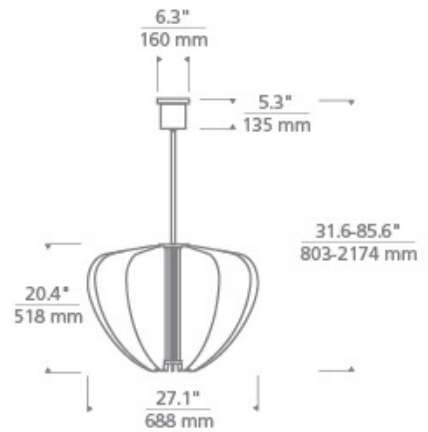

Plated Brass

LAMPING

Includes 75.4 watts, 6982 total delivered lumens, 3000K LED modules. Dimmable with most LED compatible ELV and Triac dimmers. Ships with (4) 12" and (2) 6" rigid stems in coordinating finish. Can be installed on a sloped ceiling up to 20°. 120V-277V.

Plated Brass

Nightshade Black

Nightshade Black
3/4 view

ORDERING INFORMATION

700NYR	SHAPE OR SIZE	FINISH	LAMP
	28 28" DIAMETER	B NIGHTSHADE BLACK BR PLATED BRASS	-LED930 INTEGRATED LED 90 CRI 3000K 120V-277V UNV

700NYR _____

JOB NAME _____

NOTES _____

NYRA 28 CHANDELIER

SPECIFICATIONS

HARDWARE MATERIAL	Aluminum
SHADE MATERIAL	Acrylic
NET WEIGHT	31 lbs
HEIGHT	20.4in
WIDTH	27.4in
LENGTH	27.4in
UP LIGHT / DOWN LIGHT / BOTH?	
WET LISTED	
DAMP LISTED	Yes
DRY LISTED	
MIN. HANGING HEIGHT	31.6in
MAX HANGING HEIGHT	85.6in
TOTAL CORD LENGTH	
TOTAL STEM LENGTH	Up to 60in
STEM QTY	6
SLOPED CEILING ADAPTABLE?	Yes 20° Max
GENERAL LISTING	ETL Listed
INCLUDES	