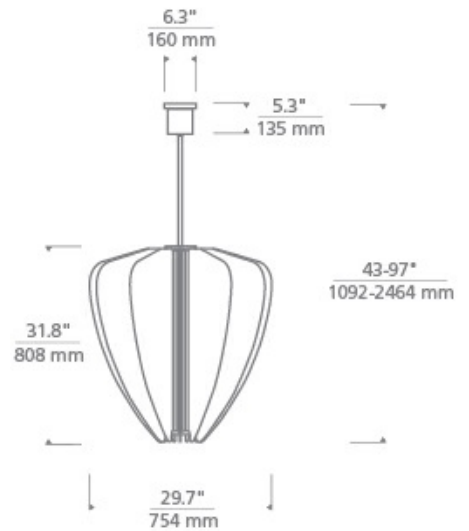

Plated Brass

Plated Brass

Nightshade Black

Brass

Black

LAMPING

Includes 61.8 watts, 4632 total delivered lumens, 3000K LED modules. Dimmable with most LED compatible ELV and Triac dimmers. Ships with (4) 12" and (2) 6" rigid stems in coordinating finish. Can be installed on a sloped ceiling up to 35°. 120V-277V.

ORDERING INFORMATION

700NYR	SHAPE OR SIZE	FINISH	LAMP
	30 30" DIAMETER	B NIGHTSHADE BLACK BR PLATED BRASS	-LED930 INTEGRATED LED 90 CRI 3000K 120V-277V UNV

700NYR _____

JOB NAME _____

NOTES _____

NYRA 30 CHANDELIER

SPECIFICATIONS

HARDWARE MATERIAL	Metal
SHADE MATERIAL	Acrylic
NET WEIGHT	45 lbs
HEIGHT	31.8in
WIDTH	29.9in
LENGTH	29.9in
UP LIGHT / DOWN LIGHT / BOTH?	
WET LISTED	
DAMP LISTED	Yes
DRY LISTED	
MIN. HANGING HEIGHT	43in
MAX HANGING HEIGHT	97in
TOTAL CORD LENGTH	
TOTAL STEM LENGTH	Up to 60in
STEM QTY	6
SLOPED CEILING ADAPTABLE?	Yes 35° Max
GENERAL LISTING	ETL Listed
INCLUDES	