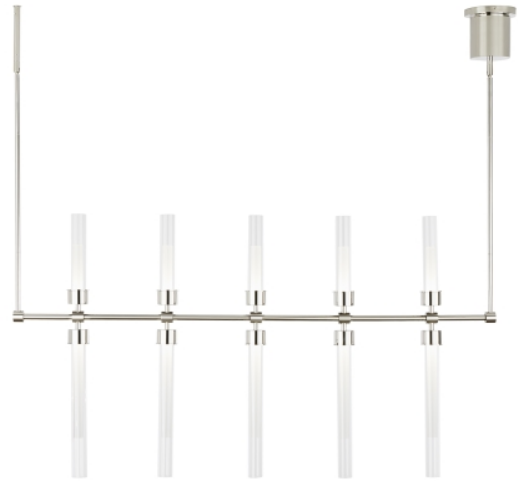

LINGER 48 LINEAR SUSPENSION

PRODUCT FEATURES

- Designed with symmetrically placed LED lights shaped by ten glass and acrylic cylinders providing generous illumination in any space
- Available in modern finishes
- Generously sized at 49" long
- This item is made of natural brass. It is a living finish that will patina and warm with age which adds richness. If it gets an uneven patina or spots, a brass cleaner can restore the finish
- Includes (4) 6" and (10) 12" rigid stems in coordinating finish
- Protected by a 5-year warranty, please visit the "About Us" Page on techlighting.com for more for warranty details

LAMPING

Includes 46 watts, 3775 total delivered lumens, 3000K LED modules. 120 volt dimmable with most LED compatible ELV and TRIAC dimmers. 277 volt compatible with 0-10V dimmers. Ships with (10) 12" and (4) 6" rigid stems in coordinating finish. Can be installed on a sloped ceiling up to 45°.

Polished Nickel

Polished Nickel

Polished Nickel 3/4

Natural Brass

Natural Brass 3/4

ORDERING INFORMATION

700LSLNG	LENGTH (A)	FINISH	LAMP
	48 48"	NB NATURAL BRASS	-LED930 INTEGRATED LED 90 CRI 3000K 120V
		N POLISHED NICKEL	-LED930-277 INTEGRATED LED 90 CRI 3000K 277V

700LSLNG _____

JOB NAME _____

NOTES _____

LINGER 48 LINEAR SUSPENSION

SPECIFICATIONS

PRIMARY MATERIAL	Aluminum
SHADE MATERIAL	Glass
NET WEIGHT	24 lbs
HEIGHT	26.9in
WIDTH	2.3in
LENGTH	48.9in
UP LIGHT / DOWN LIGHT / BOTH?	
WET LISTED	
DAMP LISTED	Yes
DRY LISTED	
MIN. HANGING HEIGHT	35.6in
MAX HANGING HEIGHT	95.6in
TOTAL CORD LENGTH	
TOTAL STEM LENGTH	Up to 144in
STEM QTY	14
SLOPED CEILING ADAPTABLE?	Yes 45° Max
GENERAL LISTING	ETL Listed
INCLUDES	