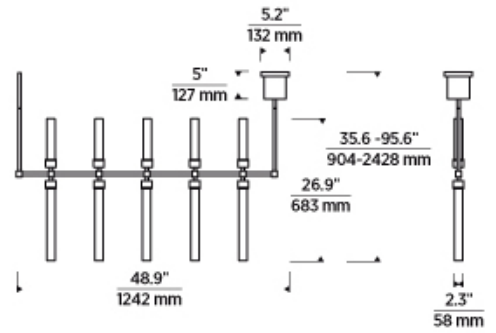

LINGER 48 LINEAR SUSPENSION

PRODUCT FEATURES

- Designed with symmetrically placed LED lights shaped by ten glass and acrylic cylinders providing generous illumination in any space
- Available in modern finishes
- Generously sized at 49" long
- This item is made of natural brass. It is a living finish that will patina and warm with age which adds richness. If it gets an uneven patina or spots, a brass cleaner can restore the finish
- Includes (4) 6" and (10) 12" rigid stems in coordinating finish
- Protected by a 5-year warranty, please visit the "About Us" Page on techlighting.com for more for warranty details

LAMPING

Includes 46 watts, 3775 total delivered lumens, 3000K LED modules. 120 volt dimmable with most LED compatible ELV and TRIAC dimmers. 277 volt compatible with 0-10V dimmers. Ships with (10) 12" and (4) 6" rigid stems in coordinating finish. Can be installed on a sloped ceiling up to 45°.

Polished Nickel

Polished Nickel

Polished Nickel 3/4

Natural Brass

Natural Brass 3/4

ORDERING INFORMATION

700LSLNG	LENGTH (A)	FINISH	LAMP
	48 48"	NB NATURAL BRASS	-LED930 INTEGRATED LED 90 CRI 3000K 120V
		N POLISHED NICKEL	-LED930-277 INTEGRATED LED 90 CRI 3000K 277V

700LSLNG _____

JOB NAME _____

NOTES _____

LINGER 48 LINEAR SUSPENSION

SPECIFICATIONS

PRIMARY MATERIAL	Aluminum
SHADE MATERIAL	Glass
NET WEIGHT	24 lbs
HEIGHT	26.9in
WIDTH	2.3in
LENGTH	48.9in
UP LIGHT / DOWN LIGHT / BOTH?	
WET LISTED	
DAMP LISTED	Yes
DRY LISTED	
MIN. HANGING HEIGHT	35.6in
MAX HANGING HEIGHT	95.6in
TOTAL CORD LENGTH	
TOTAL STEM LENGTH	Up to 144in
STEM QTY	14
SLOPED CEILING ADAPTABLE?	Yes 45° Max
GENERAL LISTING	ETL Listed
INCLUDES	