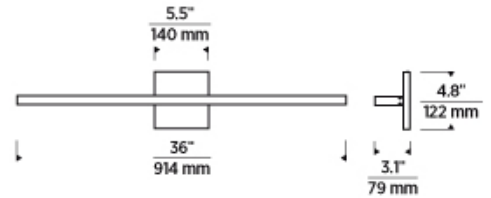

700BCBND _____

JOB NAME _____

NOTES _____

BANDA 36 BATH

SPECIFICATIONS

PRIMARY MATERIAL	Aluminum
SHADE MATERIAL	Acrylic
NET WEIGHT	3.5 lbs
HEIGHT	4.8in
WIDTH	3.1in
LENGTH	36in
WET LISTED	
DAMP LISTED	Yes
DRY LISTED	
GENERAL LISTING	ETL Listed
INCLUDES	