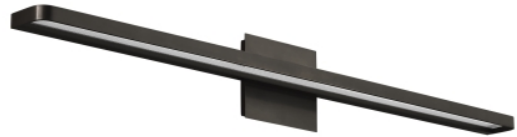

PRODUCT FEATURES

- Designed with modern appeal, Banda provides a clean aesthetic with straight-lines and crisp edges enveloping integrated LEDs providing up and downlight.
- Mounts horizontal or vertical. ADA Compliant.
- The LED Driver is housed within the junction box for this product
- This item is made of natural brass. It is a living finish that will patina and warm with age which adds richness. If it gets an uneven patina or spots, a brass cleaner can restore the finish.
- Protected by a 5-year warranty. please visit the "About Us" Page on techlighting.com for more for warranty details

LAMPING

Includes 34.8 watt, 2187 delivered lumens, 3000K 90 CRI LED module. Dimmable with most LED compatible ELV, TRIAC and 0-10V dimmers. ADA compliant. Mounts vertical or horizontal. 120V-277V. Minimum 4" junction box is required.

Dark Bronze 3/4 (Alt Unlit)

Matte Black

Matte Black 3/4

Chrome

Chrome 3/4

To view all available finish options, please visit techlighting.com

ORDERING INFORMATION

700BCBND	LENGTH (A)	FINISH	LAMP
	36 36"	C CHROME Z DARK BRONZE B MATTE BLACK W MATTE WHITE NB NATURAL BRASS	-LED930 INTEGRATED LED 90 CRI 3000K 120V-277V UNV

700BCBND _____

JOB NAME _____

NOTES _____

BANDA 36 BATH

SPECIFICATIONS

PRIMARY MATERIAL	Aluminum
SHADE MATERIAL	Acrylic
NET WEIGHT	3.5 lbs
HEIGHT	4.8in
WIDTH	3.1in
LENGTH	36in
WET LISTED	
DAMP LISTED	Yes
DRY LISTED	
GENERAL LISTING	ETL Listed
INCLUDES	