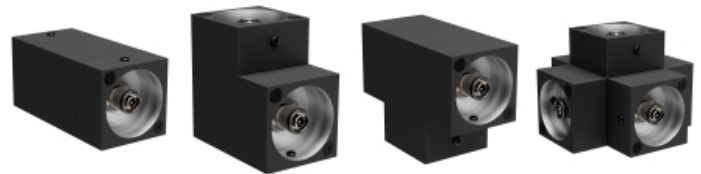

## PRODUCT FEATURES

- Available in a Nightshade Black Finish
- Mounting hardware included

## LAMPING

Black T Connector

Black I Connector

Black L Connector

Black T Connector

Black 5-Way Connector

To view all available finish options, please visit [techlighting.com](http://techlighting.com)

## ORDERING INFORMATION

700BRX	SHAPE OR SIZE	FINISH
4	4 WAY CONNECTOR	B NIGHTSHADE BLACK
5	5 WAY CONNECTOR	
C	CORNER CONNECTOR	
I	I CONNECTOR	
L	L CONNECTOR	
T	T CONNECTOR	
W	WALL CONNECTOR	
X	X CONNECTOR	