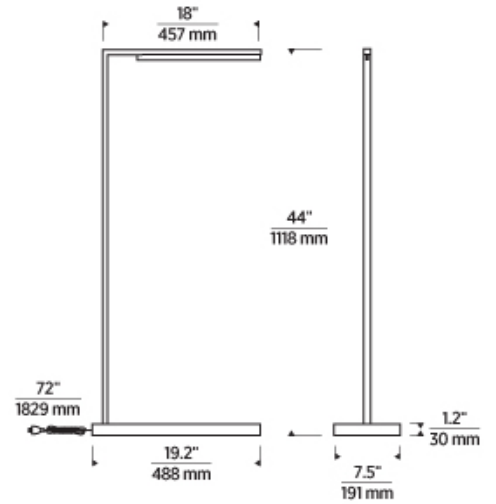

PRIMARY MATERIAL	Aluminum
SHADE MATERIAL	Acrylic
NET WEIGHT	13 lbs
HEIGHT	44in
WIDTH	7.5in
LENGTH	19.2in
WET LISTED	
DAMP LISTED	Yes
DRY LISTED	
GENERAL LISTING	ETL Listed
INCLUDES	

LAMPING SPECIFICATIONS