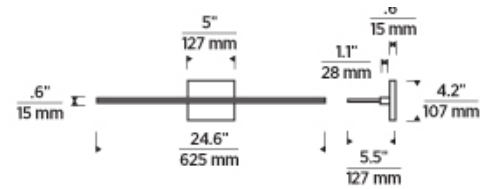

## ORDERING INFORMATION

700BCSPAN SHAPE OR SIZE	LENGTH (A)	FINISH	LAMP
B DIRECT/INDIRECT	2.24"	C CHROME	-LED930 INTEGRATED LED 90 CRI 3000K 120V
		B NIGHTSHADE BLACK	-LED930 LED 90 CRI 3000K 120V
		BR PLATED BRASS	-LED930-277 INTEGRATED LED 90 CRI 3000K 277V
		S SATIN NICKEL	-LED930-277 LED 90 CRI 3000K 277V
			-LED935 INTEGRATED LED 90 CRI 3500K 120V
			-LED935-277 INTEGRATED LED 90 CRI 3500K 277V

## SPECIFICATIONS

PRIMARY MATERIAL	Metal
SHADE MATERIAL	Acrylic
NET WEIGHT	4 lbs
HEIGHT	4.2in
WIDTH	5.5in
LENGTH	24.6in
WET LISTED	
DAMP LISTED	Yes
DRY LISTED	
GENERAL LISTING	ETL Listed
INCLUDES	