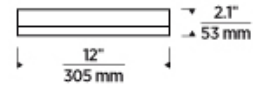

## SPECIFICATIONS

HARDWARE MATERIAL	Metal
SHADE MATERIAL	Glass
NET WEIGHT	6 lbs
HEIGHT	2.1in
WIDTH	12in
LENGTH	12in
UP LIGHT / DOWN LIGHT / BOTH?	
WET LISTED	
DAMP LISTED	Yes
DRY LISTED	
WALL / CEILING MOUNT	
GENERAL LISTING	ETL Listed
INCLUDES	