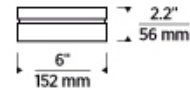

700CQ _____

JOB NAME _____

NOTES _____

CIRQUE SMALL FLUSH MOUNT

SPECIFICATIONS

| | |
|-------------------------------|------------|
| PRIMARY MATERIAL | Metal |
| SHADE MATERIAL | Glass |
| NET WEIGHT | 3 lbs |
| HEIGHT | 2.2in |
| WIDTH | 6in |
| LENGTH | 3in |
| UP LIGHT / DOWN LIGHT / BOTH? | |
| WET LISTED | Yes |
| DAMP LISTED | |
| DRY LISTED | |
| WALL / CEILING MOUNT | |
| GENERAL LISTING | ETL Listed |
| INCLUDES | |

LAMPING SPECIFICATIONS

| | LED LAMP | INTEGRATED LED | NON LED | NO LAMP |
|-----------------------------|----------|--------------------------------------|---------|---------|
| DELIVERED LUMENS | | 472 | | |
| WATTS | | 12 | | |
| MAX WATTAGE PER BULB | | 12W | | |
| INPUT VOLTAGE/ DIMMING TYPE | | Universal 120V-277V 0-10, ELV, TRIAC | | |
| CCT | | 2700K 3000K | | |
| CRI | | 90 CRI | | |
| LED LIFETIME | | | | |
| L70 | | >60000 | | |
| AVERAGE BULB HOURS | | | | |
| FIELD SERVICEABLE LED | | | | |
| LAMP BASE | | Integrated LED | | |
| LAMP SHAPE | | Integrated LED | | |
| LAMP INCLUDED? | | True | | |
| WARRANTY** | | 5 Years | | |