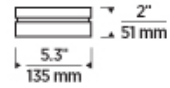

## SPECIFICATIONS

PRIMARY MATERIAL	Glass
SHADE MATERIAL	Glass
NET WEIGHT	5 lbs
HEIGHT	2in
WIDTH	5.3in
LENGTH	5.3in
UP LIGHT / DOWN LIGHT / BOTH?	
WET LISTED	Yes
DAMP LISTED	
DRY LISTED	
WALL / CEILING MOUNT	
GENERAL LISTING	ETL Listed
INCLUDES	