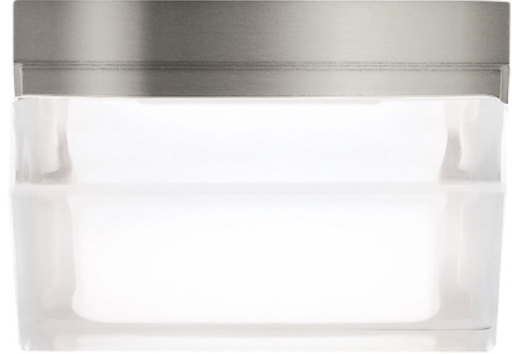

# BOXIE SMALL FLUSH MOUNT

## PRODUCT FEATURES

- Clean contemporary design style, constructed of a die-cast metal base and pressed glass shade
- This item is made of natural brass. It is a living finish that will patina and warm with age which adds richness. If it gets an uneven patina or spots, a brass cleaner can restore the finish
- Boxie Small and Large Outdoor fixtures also available
- Lamping options are compatible with most dimmers
- The LED Driver is housed within the junction box for this product
- Protected by a 5-year warranty. please visit the "About Us" Page on [techlighting.com](http://techlighting.com) for more for warranty details

## LAMPING

LED includes one 12 watt, 435 delivered lumens, LED module.  
 Dimmable with most LED compatible ELV, Triac and 0-10V dimmers.  
 Suitable for wet locations. LED may be mounted on the ceiling or wall.  
 ADA compliant. 120V-277V.

## ORDERING INFORMATION

700BX	SHAPE OR SIZE	FINISH	LAMP
	S SMALL	Z ANTIQUE BRONZE C CHROME S SATIN NICKEL	-LED LED 2700K 120-277V -LED3 LED 3000K 120-277V

700BX \_\_\_\_\_

JOB NAME \_\_\_\_\_

NOTES \_\_\_\_\_