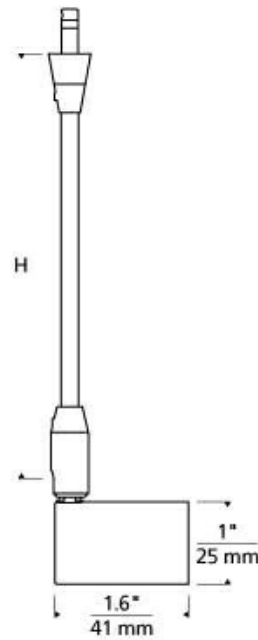

Note. MP includes 4" Round Flush Canopy. For custom stem lengths, please contact the Quotes Department.

700 _____ BLT _____

JOB NAME _____

NOTES _____

BOLT HEAD

SPECIFICATIONS

HARDWARE MATERIAL	Metal
SHADE MATERIAL	Aluminum
NET WEIGHT	0.25 lbs
HEIGHT	3in
WIDTH	1in
LENGTH	1.6in
BEAM SPREAD	
UP LIGHT / DOWN LIGHT / BOTH?	
WET LISTED	
DAMP LISTED	
DRY LISTED	Yes
MIN. HANGING HEIGHT	4in
MAX HANGING HEIGHT	4in
TOTAL CORD LENGTH	
SLOPED CEILING ADAPTABLE?	No
GENERAL LISTING	ETL Listed
INCLUDES	