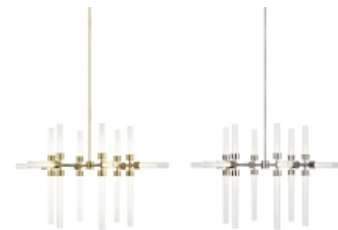

LINGER 18-LIGHT CHANDELIER

PRODUCT FEATURES

- Designed with 18 LED lights shaped by glass and acrylic cylinders
- Available in modern finishes.
- Coordinate with the entire Linger family, including Chandeliers, Linear Suspension, Pendant and Wall Sconces
- Can be installed on a sloped ceiling up to 35°
- This item is made of natural brass. It is a living finish that will patina and warm with age which adds richness. If it gets an uneven patina or spots, a brass cleaner can restore the finish
- Protected by a 5-year warranty, please visit the "About Us" Page on techlighting.com for more for warranty details

Natural Brass

LAMPING

Includes 80.8 watts, 6994 total delivered lumens, 3000K LED modules. Dimmable with most LED compatible ELV and TRIAC dimmers. Includes (4) 12" and (2) 6" rigid stems in coordinating finish. Can be installed on a sloped ceiling up to 35°.

Natural Brass

Polished Nickel

ORDERING INFORMATION

700LNG	SHAPE OR SIZE	FINISH	LAMP
	18 18-LIGHT CHANDELIER	NB NATURAL BRASS N POLISHED NICKEL	-LED930 INTEGRATED LED 90 CRI 3000K 120V (T20/T24)

This product can mount to either a 4" square electrical box with round plaster ring or an octagon electrical box.

700LNG _____

JOB NAME _____

NOTES _____

LINGER 18-LIGHT CHANDELIER

SPECIFICATIONS

PRIMARY MATERIAL	Aluminum
SHADE MATERIAL	Glass
NET WEIGHT	22 lbs
HEIGHT	27.1in
WIDTH	42.8in
LENGTH	42.8in
UP LIGHT / DOWN LIGHT / BOTH?	
WET LISTED	
DAMP LISTED	Yes
DRY LISTED	
MIN. HANGING HEIGHT	36in
MAX HANGING HEIGHT	84in
TOTAL CORD LENGTH	
TOTAL STEM LENGTH	Up to 60in
STEM QTY	6
SLOPED CEILING ADAPTABLE?	Yes 35° Max
GENERAL LISTING	ETL Listed
INCLUDES	