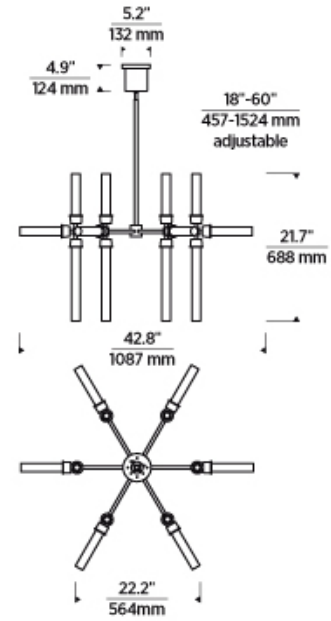

Natural Brass

LAMPING

Includes 80.8 watts, 6994 total delivered lumens, 3000K LED modules. Dimmable with most LED compatible ELV and TRIAC dimmers. Includes (4) 12" and (2) 6" rigid stems in coordinating finish. Can be installed on a sloped ceiling up to 35°.

Natural Brass

Polished Nickel

ORDERING INFORMATION

700LNG	SHAPE OR SIZE	FINISH	LAMP
	18 18-LIGHT CHANDELIER	NB NATURAL BRASS N POLISHED NICKEL	-LED930 INTEGRATED LED 90 CRI 3000K 120V (T20/T24)

This product can mount to either a 4" square electrical box with round plaster ring or an octagon electrical box.

700LNG _____

JOB NAME _____

NOTES _____

LINGER 18-LIGHT CHANDELIER

SPECIFICATIONS

PRIMARY MATERIAL	Aluminum
SHADE MATERIAL	Glass
NET WEIGHT	22 lbs
HEIGHT	27.1in
WIDTH	42.8in
LENGTH	42.8in
UP LIGHT / DOWN LIGHT / BOTH?	
WET LISTED	
DAMP LISTED	Yes
DRY LISTED	
MIN. HANGING HEIGHT	36in
MAX HANGING HEIGHT	84in
TOTAL CORD LENGTH	
TOTAL STEM LENGTH	Up to 60in
STEM QTY	6
SLOPED CEILING ADAPTABLE?	Yes 35° Max
GENERAL LISTING	ETL Listed
INCLUDES	