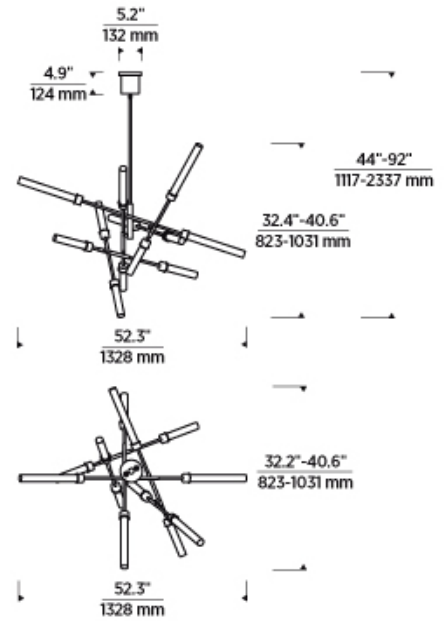

Polished Nickel

LAMPING

Includes 53.6 watts, 4251 delivered lumens, 3000K LED modules. Dimmable with most LED compatible ELV and TRIAC dimmers. Includes (4) 12" and (2) 6" rigid stems in coordinating finish. Can be installed on a sloped ceiling up to 45°. The arms can rotate to expand fixture width. 32" – 46.5"

This product can mount to either a 4" square electrical box with round plaster ring or an octagon electrical box.

700LNG _____

JOB NAME _____

NOTES _____

LINGER 12-LIGHT ABSTRACT CHANDELIER

SPECIFICATIONS

PRIMARY MATERIAL	Aluminum
SHADE MATERIAL	Glass
NET WEIGHT	22 lbs
HEIGHT	40.6in
WIDTH	40.6in
LENGTH	52.3in
UP LIGHT / DOWN LIGHT / BOTH?	
WET LISTED	
DAMP LISTED	Yes
DRY LISTED	
MIN. HANGING HEIGHT	44in
MAX HANGING HEIGHT	92in
TOTAL CORD LENGTH	
TOTAL STEM LENGTH	Up to 60in
STEM QTY	6
SLOPED CEILING ADAPTABLE?	Yes 45° Max
GENERAL LISTING	ETL Listed
INCLUDES	