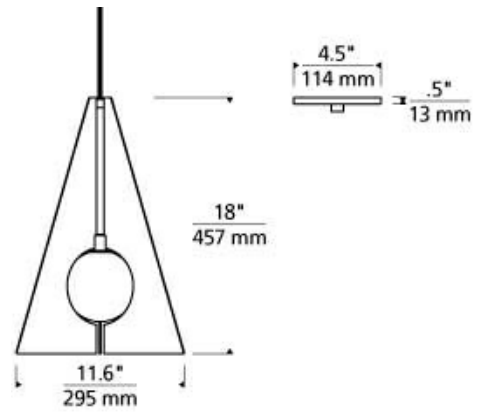

## SPECIFICATIONS

HARDWARE MATERIAL	Metal
SHADE MATERIAL	Glass
NET WEIGHT	5 lbs
HEIGHT	18in
WIDTH	11.6in
LENGTH	11.6in
UP LIGHT / DOWN LIGHT / BOTH?	
WET LISTED	
DAMP LISTED	Yes
DRY LISTED	
MIN. HANGING HEIGHT	24.5in
MAX HANGING HEIGHT	90.5in
TOTAL CORD LENGTH	72in
TOTAL STEM LENGTH	
STEM QTY	
SLOPED CEILING ADAPTABLE?	Yes 45° Max
GENERAL LISTING	ETL Listed
INCLUDES	