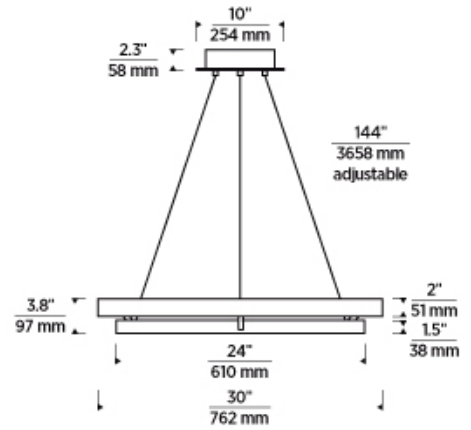

## ORDERING INFORMATION

700GRC	SHAPE OR SIZE	FINISH	LAMP
	30 30" DIAMETER	<b>R</b> AGED BRASS <b>BW</b> MATTE BLACK/WEATHERED OAK WOOD	-LED930 INTEGRATED LED 90CRI 3000K 120V (T24) -LED935 INTEGRATED LED 90 CRI 3500K 120V

## SPECIFICATIONS

PRIMARY MATERIAL	Aluminum
SHADE MATERIAL	Aluminum
NET WEIGHT	17 lbs
HEIGHT	3.8in
WIDTH	30in
LENGTH	30in
UP LIGHT / DOWN LIGHT / BOTH?	
WET LISTED	
DAMP LISTED	Yes
DRY LISTED	
MIN. HANGING HEIGHT	11.8in
MAX HANGING HEIGHT	149.8in
TOTAL CORD LENGTH	144in
TOTAL STEM LENGTH	
STEM QTY	
SLOPED CEILING ADAPTABLE?	Yes 45° Max
GENERAL LISTING	ETL Listed
INCLUDES	