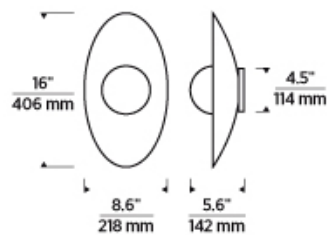

700WSJNI _____

JOB NAME _____

NOTES _____

JONI 16 WALL

SPECIFICATIONS

HARDWARE MATERIAL	Metal
SHADE MATERIAL	Glass
NET WEIGHT	2 lbs
HEIGHT	16in
WIDTH	5.6in
LENGTH	8.6in
MIN. EXTENSION FROM WALL	5.6in
UP LIGHT / DOWN LIGHT / BOTH?	
WET LISTED	Yes
DAMP LISTED	
DRY LISTED	
UP / DOWN	
HORIZONTAL / VERTICAL	
WALL / CEILING MOUNT	
GENERAL LISTING	ETL Listed
ADA COMPLIANT	
INCLUDES	