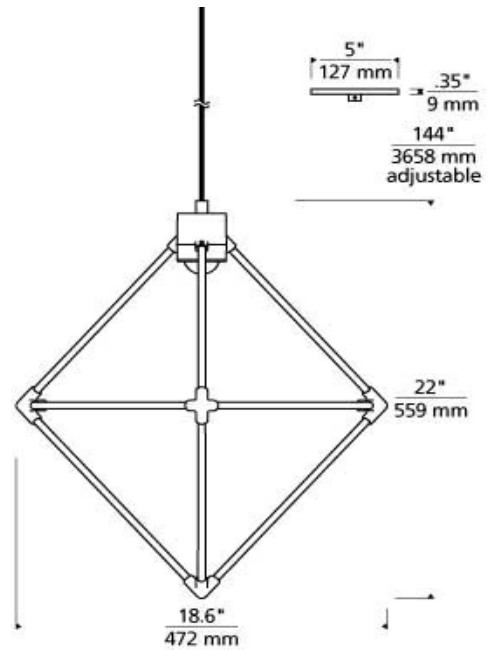

CANDORA 19 CHANDELIER

PRODUCT FEATURES

- Strong geometric lines nicely balanced by an open, airy silhouette
- Fully dimmable with most ELV dimmers to create just the right atmosphere
- Aluminum construction for light, durable structure
- 12 ft. of covered cord included to adjust installation height. canopy finish matches fixture finish
- Protected by a 5-year warranty with integrated LED

Matte Black

ORDERING INFORMATION

700CNDR	LENGTH (A)	FINISH	LAMP
	19 19"	B MATTE BLACK	-LEDWD INTEGRATED LED 90 CRI 3000K-2200K 120V (T24)

700CNDR

JOB NAME

NOTES

CANDORA 19 CHANDELIER

SPECIFICATIONS

PRIMARY MATERIAL	Aluminum
SHADE MATERIAL	Aluminum
NET WEIGHT	3.5 lbs
HEIGHT	22in
WIDTH	18.6in
LENGTH	18.6in
UP LIGHT / DOWN LIGHT / BOTH?	
WET LISTED	
DAMP LISTED	Yes
DRY LISTED	
MIN. HANGING HEIGHT	28.5in
MAX HANGING HEIGHT	166.5in
TOTAL CORD LENGTH	144in
TOTAL STEM LENGTH	
STEM QTY	
SLOPED CEILING ADAPTABLE?	Yes 45° Max
GENERAL LISTING	ETL Listed
INCLUDES	