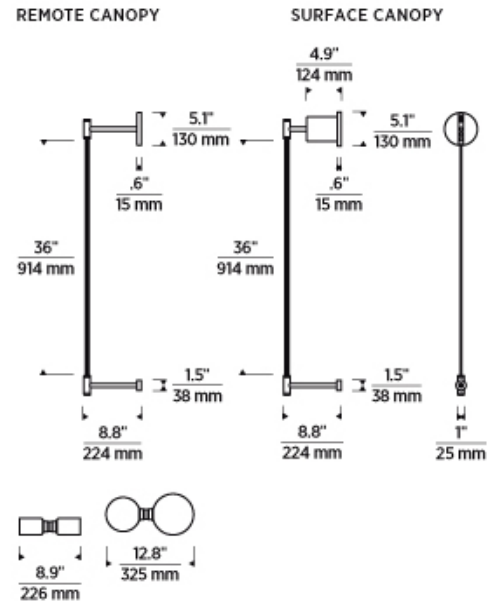

## SPECIFICATIONS

HARDWARE MATERIAL	Metal
SHADE MATERIAL	Glass
NET WEIGHT	6.5 lbs
HEIGHT	36in
WIDTH	8.8in
LENGTH	8.9in
MIN. EXTENSION FROM WALL	8.8in
UP LIGHT / DOWN LIGHT / BOTH?	
WET LISTED	
DAMP LISTED	Yes
DRY LISTED	
UP / DOWN	
HORIZONTAL / VERTICAL	
WALL / CEILING MOUNT	
GENERAL LISTING	ETL Listed
ADA COMPLIANT	
INCLUDES	