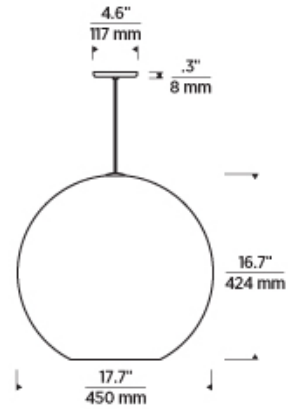

700 _____ PLAP _____

JOB NAME _____

NOTES _____

PALLA PENDANT

SPECIFICATIONS

HARDWARE MATERIAL	Metal
SHADE MATERIAL	Glass
NET WEIGHT	12 lbs
HEIGHT	16.7in
WIDTH	17.7in
LENGTH	17.7in
UP LIGHT / DOWN LIGHT / BOTH?	
WET LISTED	
DAMP LISTED	Yes
DRY LISTED	
MIN. HANGING HEIGHT	23in
MAX HANGING HEIGHT	89in
TOTAL CORD LENGTH	72in
TOTAL STEM LENGTH	
STEM QTY	
SLOPED CEILING ADAPTABLE?	Yes 45° Max
GENERAL LISTING	ETL Listed
INCLUDES	