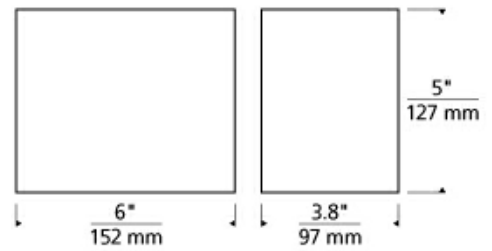

LAMP

- LED930 INTEGRATED LED 90 CRI 3000K 120V
- LED930-277 INTEGRATED LED 90 CRI 3000K 277V

700WSKEN _____

JOB NAME _____

NOTES _____

SPECIFICATIONS

HARDWARE MATERIAL	
SHADE MATERIAL	
NET WEIGHT	2.5 lbs
HEIGHT	5in
WIDTH	3.8in
LENGTH	6in
MIN. EXTENSION FROM WALL	3.8in
UP LIGHT / DOWN LIGHT / BOTH?	
WET LISTED	
DAMP LISTED	Yes
DRY LISTED	
UP / DOWN	
HORIZONTAL / VERTICAL	
WALL / CEILING MOUNT	
GENERAL LISTING	ETL Listed
ADA COMPLIANT	
INCLUDES	