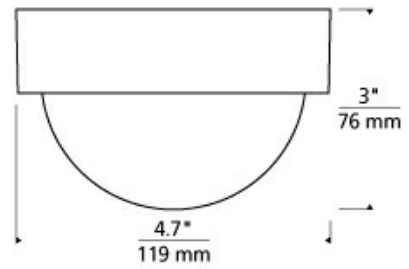

Clear

Clear

ORDERING INFORMATION

700FMSPH	COLOR	FINISH	LAMP
	C CLEAR	S SATIN NICKEL	-LEDWD INTEGRATED LED 90 CRI 3000-2200K 120V

700FMSPH _____

JOB NAME _____

NOTES _____

SPHERE FLUSH MOUNT

SPECIFICATIONS

HARDWARE MATERIAL	
SHADE MATERIAL	
NET WEIGHT	3 lbs
HEIGHT	3in
WIDTH	4.7in
LENGTH	4.7in
UP LIGHT / DOWN LIGHT / BOTH?	
WET LISTED	
DAMP LISTED	Yes
DRY LISTED	
WALL / CEILING MOUNT	
GENERAL LISTING	ETL Listed
INCLUDES	