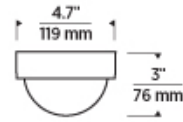

SPECIFICATIONS

PRIMARY MATERIAL	Glass
SHADE MATERIAL	
NET WEIGHT	3 lbs
HEIGHT	3in
WIDTH	4.7in
LENGTH	4.7in
UP LIGHT / DOWN LIGHT / BOTH?	
WET LISTED	
DAMP LISTED	Yes
DRY LISTED	
WALL / CEILING MOUNT	
GENERAL LISTING	ETL Listed
INCLUDES	