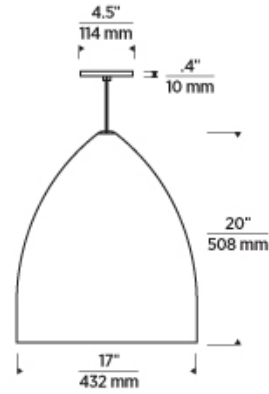

700 _____ SIGGP _____

JOB NAME _____

NOTES _____

SIGNAL GRANDE PENDANT

SPECIFICATIONS

PRIMARY MATERIAL	Aluminum
SHADE MATERIAL	Aluminum
NET WEIGHT	4.5 lbs
HEIGHT	20in
WIDTH	17in
LENGTH	17in
UP LIGHT / DOWN LIGHT / BOTH?	
WET LISTED	
DAMP LISTED	Yes
DRY LISTED	
MIN. HANGING HEIGHT	26.5in
MAX HANGING HEIGHT	164.5in
TOTAL CORD LENGTH	144in
TOTAL STEM LENGTH	
STEM QTY	
SLOPED CEILING ADAPTABLE?	Yes 45° Max
GENERAL LISTING	ETL Listed
INCLUDES	