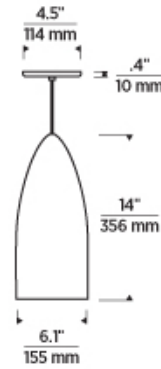

700 _____ SIG _____

JOB NAME _____

NOTES _____

SIGNAL PENDANT

SPECIFICATIONS

PRIMARY MATERIAL	
SHADE MATERIAL	Metal
NET WEIGHT	1.5 lbs
HEIGHT	14in
WIDTH	6.1in
LENGTH	6.1in
UP LIGHT / DOWN LIGHT / BOTH?	
WET LISTED	
DAMP LISTED	Yes
DRY LISTED	
MIN. HANGING HEIGHT	20.5in
MAX HANGING HEIGHT	86.5in
TOTAL CORD LENGTH	72in
TOTAL STEM LENGTH	
STEM QTY	
SLOPED CEILING ADAPTABLE?	Yes 45° Max
GENERAL LISTING	ETL Listed
INCLUDES	