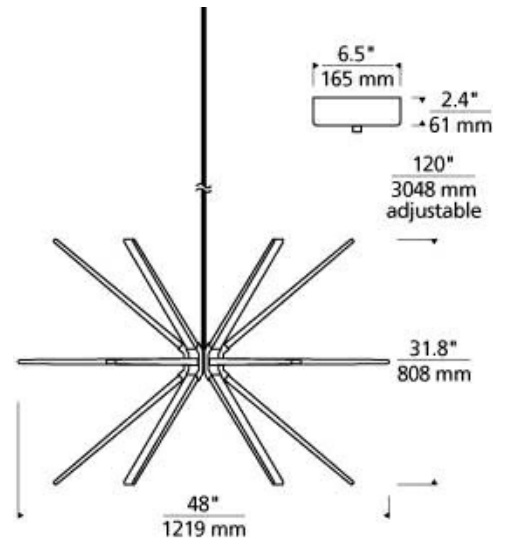

Satin Nickel

LAMPING

Includes 10' of field-cutttable cable. LED includes (18) 2 watt, 35 total watts, 2709 total delivered lumens 90 CRI 3000K LED modules. Dimmable with most LED compatible ELV and TRIAC dimmers. 277V compatible with 0-10V dimmers.

NOTES _____

PHOTON 48 CHANDELIER

SPECIFICATIONS

HARDWARE MATERIAL	Metal
SHADE MATERIAL	Acrylic
NET WEIGHT	19 lbs
HEIGHT	31.8in
WIDTH	48in
LENGTH	48in
UP LIGHT / DOWN LIGHT / BOTH?	
WET LISTED	
DAMP LISTED	Yes
DRY LISTED	
MIN. HANGING HEIGHT	58.2in
MAX HANGING HEIGHT	144.2in
TOTAL CORD LENGTH	120in
TOTAL STEM LENGTH	
STEM QTY	
SLOPED CEILING ADAPTABLE?	Yes 45° Max
GENERAL LISTING	ETL Listed
INCLUDES	