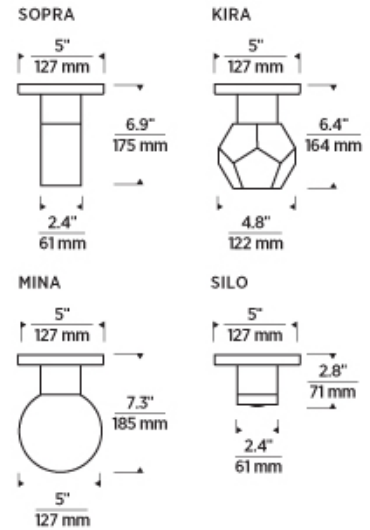

700FMSPR _____

JOB NAME _____

NOTES _____

SOPRA FLUSH MOUNT

SPECIFICATIONS

| | |
|-------------------------------|------------|
| HARDWARE MATERIAL | Metal |
| SHADE MATERIAL | Glass |
| NET WEIGHT | 6.5 lbs |
| HEIGHT | 6.9in |
| WIDTH | 2.4in |
| LENGTH | 2.4in |
| UP LIGHT / DOWN LIGHT / BOTH? | |
| WET LISTED | |
| DAMP LISTED | |
| DRY LISTED | |
| WALL / CEILING MOUNT | |
| GENERAL LISTING | ETL Listed |
| INCLUDES | |