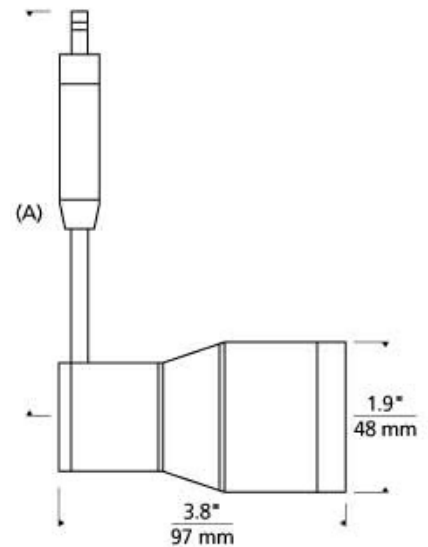

Note. Note. MP includes 4" Round Flush Canopy. For custom stem lengths, please contact the Quotes Department.

700 \_\_\_\_\_ ACE \_\_\_\_\_

JOB NAME \_\_\_\_\_

NOTES \_\_\_\_\_

## SPECIFICATIONS

HARDWARE MATERIAL	Metal
SHADE MATERIAL	Metal
NET WEIGHT	1.5 lbs
HEIGHT	1.9in
WIDTH	1.9in
LENGTH	3.6in
BEAM SPREAD	
UP LIGHT / DOWN LIGHT / BOTH?	
WET LISTED	
DAMP LISTED	
DRY LISTED	Yes
MIN. HANGING HEIGHT	5in
MAX HANGING HEIGHT	5in
TOTAL CORD LENGTH	
SLOPED CEILING ADAPTABLE?	No
GENERAL LISTING	ETL Listed
INCLUDES	