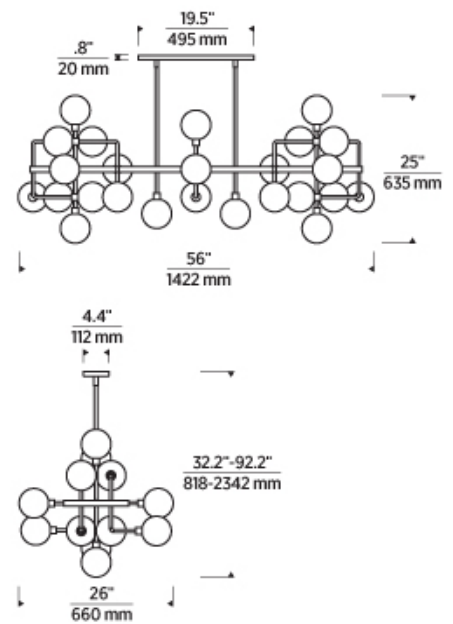

## LAMPING

Available with or without lamp. Brass & Black w/ Opal glass rated for (25) 5 watt max. G9 Pin lamps. LED version ships with (25) 120 volt 5 watt, 303 delivered lumens (9019 total delivered lumens), 3000K, 90 CRI LED G9 Bi-Pin lamps. Polished Nickel & Black w/Mirrored Smoke glass rated for (25) 5 watt max. candelabra base E12 lamps. LED version ships with (25) 120 volt 2 watt, 114 delivered lumen (3750 total delivered lumens), 2700K, 90 CRI candelabra base LED E12 lamps. Dimmable with LED compatible or triac dimmer. All versions include (6) 6" and (10) 12" rigid stems in coordinating finish. Can be installed on a sloped ceiling up to 45°.

## SPECIFICATIONS

PRIMARY MATERIAL	Metal
SHADE MATERIAL	Glass
NET WEIGHT	38 lbs
HEIGHT	25in
WIDTH	26in
LENGTH	56in
UP LIGHT / DOWN LIGHT / BOTH?	
WET LISTED	
DAMP LISTED	Yes
DRY LISTED	
MIN. HANGING HEIGHT	32.2in
MAX HANGING HEIGHT	92.2in
TOTAL CORD LENGTH	
TOTAL STEM LENGTH	Up to 120in
STEM QTY	12
SLOPED CEILING ADAPTABLE?	Yes 45° Max
GENERAL LISTING	ETL Listed
INCLUDES	