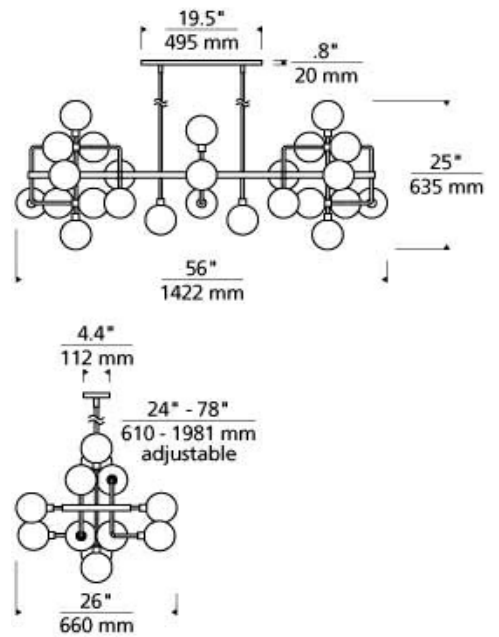

LAMPING

Available with or without lamp. Brass & Black w/ Opal glass rated for (25) 5 watt max. G9 Pin lamps. LED version ships with (25) 120 volt 4.5 watt, 303 delivered lumens (7575 total delivered lumens), 3000K, 90 CRI LED G9 Bi-Pin lamps. Polished Nickel & Black w/Mirrored Smoke glass rated for (25) 5 watt max. candelabra base E12 lamps. LED version ships with (25) 120 volt 2 watt, 114 delivered lumen (2850 total delivered lumens), 2700K, 90 CRI candelabra base LED E12 lamps. Dimmable with LED compatible or triac dimmer. All versions include (6) 6" and (10) 12" rigid stems in coordinating finish. Can be installed on a sloped ceiling up to 45°.

Opal/Brass version only available with LED930.
Mirrored Smoke/Polished Nickel version only available with LED927.

700LSVGO _____

JOB NAME _____

NOTES _____

VIAGGIO LINEAR CHANDELIER

SPECIFICATIONS

HARDWARE MATERIAL	Metal
SHADE MATERIAL	Glass
NET WEIGHT	38 lbs
HEIGHT	25in
WIDTH	26in
LENGTH	56in
UP LIGHT / DOWN LIGHT / BOTH?	
WET LISTED	
DAMP LISTED	Yes
DRY LISTED	
MIN. HANGING HEIGHT	43in
MAX HANGING HEIGHT	85in
TOTAL CORD LENGTH	
TOTAL STEM LENGTH	Up to 120in
STEM QTY	12
SLOPED CEILING ADAPTABLE?	Yes 45° Max
GENERAL LISTING	ETL Listed
INCLUDES	

LAMPING SPECIFICATIONS

	LED LAMP	INTEGRATED LED	NON LED	NO LAMP
DELIVERED LUMENS	Opal/Brass : 9019.0 Smoke/Polished Nickel : 3750.0			
WATTS	Opal/Brass : 5W Smoke/Polished Nickel : 2W			
MAX WATTAGE PER BULB	25W		25W	
INPUT VOLTAGE	120V		120V	
DIMMING TYPE*	ELV, TRIAC		ELV, TRIAC	
CCT	Opal/Brass : 3000K Smoke/Polished Nickel : 2700K			
CRI	90 CRI			
LED LIFETIME				
L70	>25000			
AVERAGE BULB HOURS				
FIELD SERVICEABLE LED				
LAMP BASE	Opal/Brass : G9 Smoke/Polished Nickel : E12 Candelabra Base		Opal/Brass : G9 Smoke/Polished Nickel : E12 Candelabra Base	
LAMP SHAPE	Opal/Brass : T4 Smoke/Polished Nickel : T6		Opal/Brass : T4 Smoke/Polished Nickel : T6	
LAMP INCLUDED?	True		False	
WARRANTY**	1 Year		1 Year	