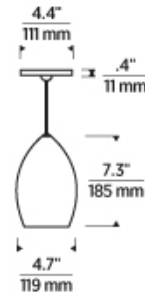

## SPECIFICATIONS

PRIMARY MATERIAL	Glass
SHADE MATERIAL	Glass
NET WEIGHT	2 lbs
HEIGHT	7.3in
WIDTH	4.7in
LENGTH	4.7in
UP LIGHT / DOWN LIGHT / BOTH?	
WET LISTED	
DAMP LISTED	
DRY LISTED	
MIN. HANGING HEIGHT	13.8in
MAX HANGING HEIGHT	79.8in
SLOPED CEILING ADAPTABLE?	Yes 45° Max
GENERAL LISTING	ETL Listed
INCLUDES	