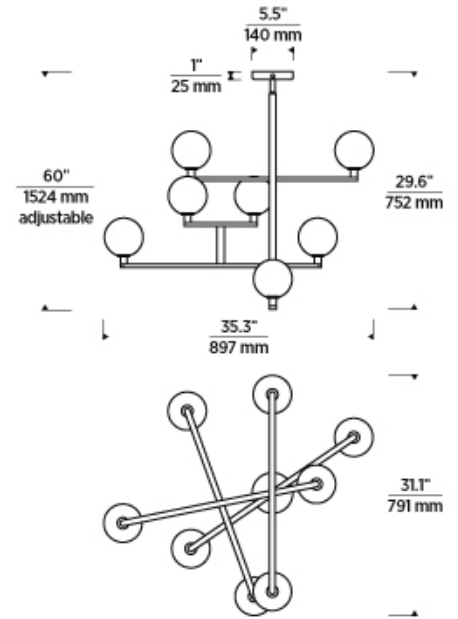

## LAMPING

Rated for (8) 5 watt, E12 candelabra base (Lamp Not Included). LED includes (8) 120 volt, 2 watt, 184 delivered lumens (1475 total delivered lumens), 2700K, E12 base LED vintage tubular lamps. Fixture provided with 60 inches of variable rigid stems (includes (2) 6" and (4) 12") in coordinating finish. Dimmable with most LED compatible ELV and TRIAC dimmers. Cannot be installed on sloped ceiling.

## SPECIFICATIONS

HARDWARE MATERIAL	Metal
SHADE MATERIAL	Glass
NET WEIGHT	7.5 lbs
HEIGHT	29.6in
WIDTH	31.1in
LENGTH	35.3in
UP LIGHT / DOWN LIGHT / BOTH?	
WET LISTED	
DAMP LISTED	Yes
DRY LISTED	
MIN. HANGING HEIGHT	31.3in
MAX HANGING HEIGHT	91.3in
TOTAL CORD LENGTH	
TOTAL STEM LENGTH	Up to 60in
STEM QTY	6
SLOPED CEILING ADAPTABLE?	No
GENERAL LISTING	ETL Listed
INCLUDES	