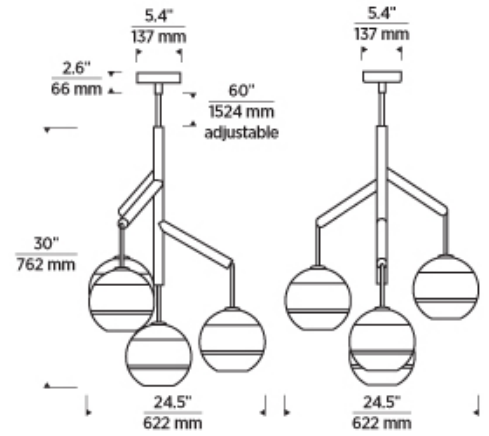

Clear/Satin Nickel

LAMPING

Rated for up to (4) 60 watt max E26 medium based lamps (Lamps Not Included). LED includes (4) 3.5 watt, (1228 delivered lumens 2700K, medium base LED vintage radio lamps. Fixture provided with sixty inches of variable rigid stems (includes four 12" stems & two 6" stems). Ships with 9 inches of field-cutttable black cloth cord. Dimmable with most LED compatible ELV and TRIAC dimmers. Can be installed on a sloped ceiling up to 45°.

700SDNMP _____

JOB NAME _____

NOTES _____

SEDONA SINGLE CHANDELIER

SPECIFICATIONS

HARDWARE MATERIAL	Metal
SHADE MATERIAL	Glass
NET WEIGHT	7.5 lbs
HEIGHT	30in
WIDTH	24.5in
LENGTH	24.5in
UP LIGHT / DOWN LIGHT / BOTH?	
WET LISTED	
DAMP LISTED	Yes
DRY LISTED	
MIN. HANGING HEIGHT	43.1in
MAX HANGING HEIGHT	97.1in
TOTAL CORD LENGTH	9in
TOTAL STEM LENGTH	Up to 60in
STEM QTY	6
SLOPED CEILING ADAPTABLE?	Yes 45° Max
GENERAL LISTING	ETL Listed
INCLUDES	

LAMPING SPECIFICATIONS

	LED LAMP	INTEGRATED LED	NON LED	NO LAMP
DELIVERED LUMENS	1228.0			
WATTS	3.5			
MAX WATTAGE PER BULB	60W		60W	
INPUT VOLTAGE	120V		120V	
DIMMING TYPE*	ELV, TRIAC		ELV, TRIAC	
CCT	2700K			
CRI	90 CRI			
LED LIFETIME				
L70	>25000			
AVERAGE BULB HOURS				
FIELD SERVICEABLE LED				
LAMP BASE	E26 Medium Base		E26 Medium Base	
LAMP SHAPE	T14		T14	
LAMP INCLUDED?	True		False	
WARRANTY**	1 Year		1 Year	