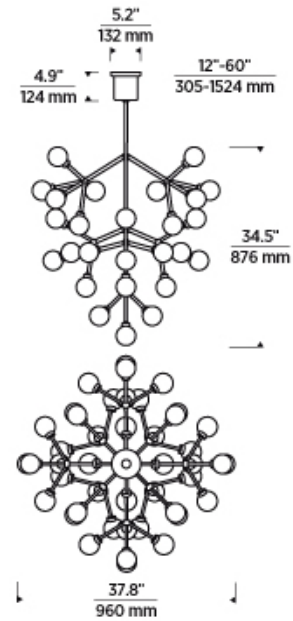

## LAMPING

Includes (45) 2.6 watt (75.1 total watts) 1816 delivered lumen 2700K LED modules. Fixture provided with 60 inches of variable rigid stems (includes one 12 inch & two 24 inch stems) in coordinating finish. Dimmable with most LED compatible ELV dimmers. Can be installed on a sloped ceiling up to 35°.

## SPECIFICATIONS

PRIMARY MATERIAL	Aluminum
SHADE MATERIAL	Glass
NET WEIGHT	16 lbs
HEIGHT	34.5in
WIDTH	32.5in
LENGTH	32.5in
UP LIGHT / DOWN LIGHT / BOTH?	
WET LISTED	
DAMP LISTED	Yes
DRY LISTED	
MIN. HANGING HEIGHT	53.4in
MAX HANGING HEIGHT	101.4in
TOTAL CORD LENGTH	
TOTAL STEM LENGTH	Up to 60in
STEM QTY	3
SLOPED CEILING ADAPTABLE?	Yes 35° Max
GENERAL LISTING	ETL Listed
INCLUDES	