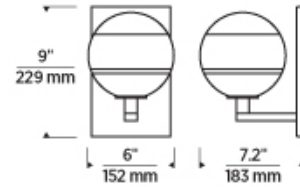

## SPECIFICATIONS

PRIMARY MATERIAL	Glass
SHADE MATERIAL	Glass
NET WEIGHT	4.5 lbs
HEIGHT	9in
WIDTH	7.2in
LENGTH	6in
MIN. EXTENSION FROM WALL	7.2in
UP LIGHT / DOWN LIGHT / BOTH?	
WET LISTED	
DAMP LISTED	
DRY LISTED	
UP / DOWN	
HORIZONTAL / VERTICAL	
WALL / CEILING MOUNT	
GENERAL LISTING	ETL Listed
ADA COMPLIANT	
INCLUDES	