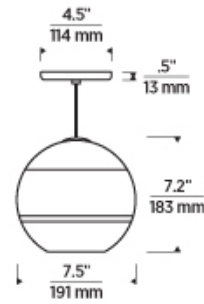

700 _____ SDNGP _____

JOB NAME _____

NOTES _____

SEDONA MEDIUM PENDANT

SPECIFICATIONS

PRIMARY MATERIAL	Glass
SHADE MATERIAL	Glass
NET WEIGHT	6.5 lbs
HEIGHT	7.2in
WIDTH	7.5in
LENGTH	7.5in
UP LIGHT / DOWN LIGHT / BOTH?	
WET LISTED	
DAMP LISTED	Yes
DRY LISTED	
MIN. HANGING HEIGHT	13.7in
MAX HANGING HEIGHT	79.7in
TOTAL CORD LENGTH	72in
TOTAL STEM LENGTH	
STEM QTY	
SLOPED CEILING ADAPTABLE?	Yes 45° Max
GENERAL LISTING	ETL Listed
INCLUDES	