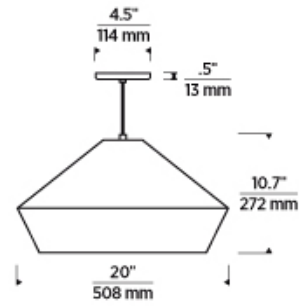

## SPECIFICATIONS

PRIMARY MATERIAL	Metal
SHADE MATERIAL	Metal
NET WEIGHT	3 lbs
HEIGHT	10.7in
WIDTH	20in
LENGTH	20in
UP LIGHT / DOWN LIGHT / BOTH?	
WET LISTED	
DAMP LISTED	Yes
DRY LISTED	
MIN. HANGING HEIGHT	17.2in
MAX HANGING HEIGHT	83.2in
TOTAL CORD LENGTH	72in
TOTAL STEM LENGTH	
STEM QTY	
SLOPED CEILING ADAPTABLE?	Yes 45° Max
GENERAL LISTING	ETL Listed
INCLUDES	