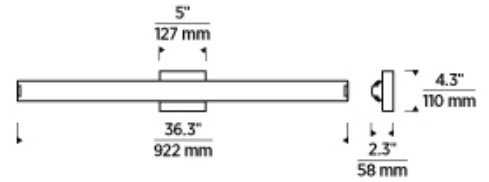

FINN 36 BATH

SPECIFICATIONS

PRIMARY MATERIAL	Acrylic
SHADE MATERIAL	Acrylic
NET WEIGHT	2 lbs
HEIGHT	4.3in
WIDTH	2.3in
LENGTH	36.3in
WET LISTED	
DAMP LISTED	Yes
DRY LISTED	
GENERAL LISTING	ETL Listed
INCLUDES	

LAMPING SPECIFICATIONS

	LED LAMP	INTEGRATED LED	NON LED	NO LAMP
DELIVERED LUMENS		1724		
WATTS		33		
MAX WATTAGE PER BULB		33W		
INPUT VOLTAGE/ DIMMING TYPE		Universal 120V-277V 0-10, ELV, TRIAC		
CCT		3000K 3500K		
CRI		90 CRI		
LED LIFETIME				
L70		>50000		
AVERAGE BULB HOURS				
FIELD SERVICEABLE LED				
LAMP BASE		Integrated LED		
LAMP SHAPE		Integrated LED		
LAMP INCLUDED?		True		
WARRANTY**		5 Years		

*Dimming information available at www.techlighting.com/Downloads#dimming

** Visit techlighting.com for specific warranty limitations and details.

T20 / T24 / JA8 INFORMATION

	Integrated LED	Replacement LED Lamp	No Lamp *
This product can be used to comply with California Building Energy Efficiency Standards 2016 Title 24 Part 6 / JA8.	Yes		
This product can be used to comply with California Appliance Efficiency Standards 2016 Title 20 and may be shipped to and sold in California.	N/A		

* If a light fixture or component does not include a lamp or light source, it is the responsibility of the customer to select a lamp that meets the T24 and T20 requirements.