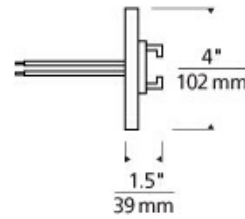

### 700WMOP4R SHAPE OR SIZE

4" ROUND

## SPECIFICATIONS

HARDWARE MATERIAL	
SHADE MATERIAL	
NET WEIGHT	0.95 lbs
HEIGHT	4in
WIDTH	2in
LENGTH	2in
WET LISTED	
DAMP LISTED	
DRY LISTED	
GENERAL LISTING	ETL Listed
INCLUDES	