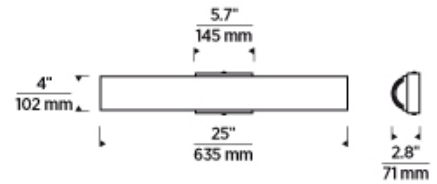

700BCJXN25 _____

JOB NAME _____

NOTES _____

SPECIFICATIONS

HARDWARE MATERIAL	Metal
SHADE MATERIAL	Glass
NET WEIGHT	4 lbs
HEIGHT	4in
WIDTH	2.8in
LENGTH	25in
WET LISTED	
DAMP LISTED	
DRY LISTED	
GENERAL LISTING	ETL Listed
INCLUDES	

LAMPING SPECIFICATIONS

	LED LAMP	INTEGRATED LED	NON LED	NO LAMP
DELIVERED LUMENS		1800		
WATTS		26.3		
MAX WATTAGE PER BULB		26.3W		
INPUT VOLTAGE		120V 277V		
DIMMING TYPE*		Clear : ELV, TRIAC Clear : 0-10V		
CCT		3000K		
CRI		90 CRI		
LED LIFETIME		>50000		
AVERAGE BULB HOURS				
FIELD SERVICEABLE LED				
LAMP BASE		Integrated LED		
LAMP SHAPE		Integrated LED		
LAMP INCLUDED?		True		
WARRANTY**		5 Years		