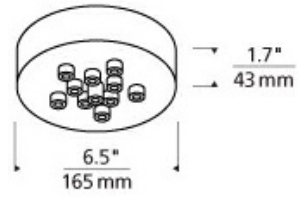

## SPECIFICATIONS

PRIMARY MATERIAL	Metal
SHADE MATERIAL	
NET WEIGHT	
HEIGHT	1.7in
WIDTH	6.5in
LENGTH	6.5in
WET LISTED	
DAMP LISTED	
DRY LISTED	
GENERAL LISTING	ETL Listed
INCLUDES	