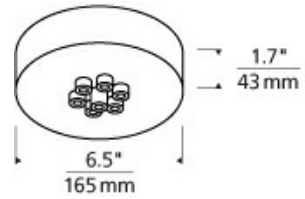

NOTES _____

SPECIFICATIONS

PRIMARY MATERIAL	Metal
SHADE MATERIAL	
NET WEIGHT	
HEIGHT	1.7in
WIDTH	6.5in
LENGTH	6.5in
WET LISTED	
DAMP LISTED	
DRY LISTED	
GENERAL LISTING	ETL Listed
INCLUDES	

LAMPING SPECIFICATIONS