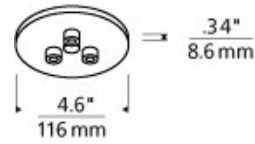

NOTES _____

SPECIFICATIONS

PRIMARY MATERIAL	Metal
SHADE MATERIAL	
NET WEIGHT	
HEIGHT	0.34in
WIDTH	4.6in
LENGTH	4.6in
WET LISTED	
DAMP LISTED	
DRY LISTED	
GENERAL LISTING	ETL Listed
INCLUDES	

LAMPING SPECIFICATIONS