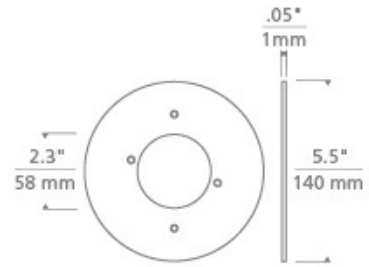

CANOPY GOOF RING

PRODUCT FEATURES

LAMPING

Works with all low-voltage and line-voltage Tech Lighting canopies that are less than 5.5" in diameter.

Canopy Goof Ring

ORDERING INFORMATION

700CNPGR FINISH

S SATIN NICKEL

700CNPGR _____

JOB NAME _____

NOTES _____

CANOPY GOOF RING

SPECIFICATIONS

PRIMARY MATERIAL	
SHADE MATERIAL	
NET WEIGHT	
HEIGHT	0.5in
WIDTH	4in
LENGTH	4in
WET LISTED	
DAMP LISTED	
DRY LISTED	
GENERAL LISTING	ETL Listed
INCLUDES	