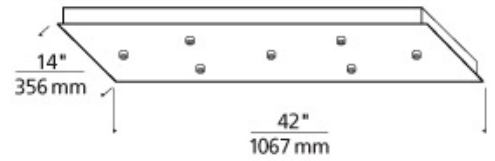

LAMPING

42"L x 14"W x 2.5" Depth Drywall anchors included for additional support. Includes electronic transformers and 7 low-voltage FreeJack ports.

Metal

Metal

ORDERING INFORMATION

700FJLD7	SHAPE OR SIZE	COLOR	FINISH	VOLTAGE
	RECTANGLE 7 PORT LINEAR INTEGRAL TRANSFORMER	T METAL	S SATIN NICKEL	-LED 120V IN/12V OUT LED

For use with any seven 12 Volt LED FreeJack pendants (sold separately). Consult factory for use with 12 volt LED FreeJack Heads.

700FJLD7 _____

JOB NAME _____

NOTES _____

SPECIFICATIONS

PRIMARY MATERIAL	Metal
SHADE MATERIAL	
NET WEIGHT	35 lbs
HEIGHT	2in
WIDTH	14in
LENGTH	42in
WET LISTED	
DAMP LISTED	
DRY LISTED	
GENERAL LISTING	ETL Listed
INCLUDES	