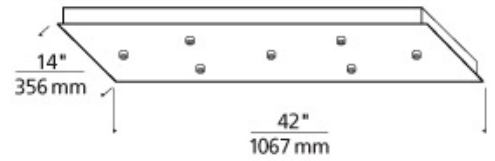

LAMPING

42"L x 14"W x 2.5" Depth Drywall anchors included for additional support. Includes electronic transformers and 7 low-voltage FreeJack ports.

Metal

Metal

ORDERING INFORMATION

700FJLD7	SHAPE OR SIZE	COLOR	FINISH	VOLTAGE
	RECTANGLE 7 PORT LINEAR INTEGRAL TRANSFORMER	T METAL	S SATIN NICKEL	120V IN/12V OUT

For use with any seven 12 Volt halogen FreeJack pendants or heads (sold separately).

700FJLD7

JOB NAME

NOTES

FREEJACK RECTANGLE CANOPY 7-PORT

SPECIFICATIONS

PRIMARY MATERIAL	Metal
SHADE MATERIAL	
NET WEIGHT	35 lbs
HEIGHT	2in
WIDTH	14in
LENGTH	42in
WET LISTED	
DAMP LISTED	
DRY LISTED	
GENERAL LISTING	ETL Listed
INCLUDES	