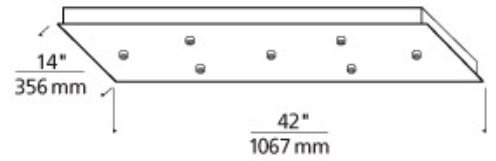

LAMPING

42"L x 14"W x 2.5" Depth Drywall anchors included for additional support. Includes electronic transformers and 7 low-voltage FreeJack ports.

Metal

Metal

ORDERING INFORMATION

700FJLD7	SHAPE OR SIZE	COLOR	FINISH	VOLTAGE
	RECTANGLE 7 PORT LINEAR INTEGRAL TRANSFORMER	T METAL	S SATIN NICKEL	120V IN/12V OUT

For use with any seven 12 Volt halogen FreeJack pendants or heads (sold separately).

700FJLD7

JOB NAME

NOTES

FREEJACK RECTANGLE CANOPY 7-PORT

SPECIFICATIONS

HARDWARE MATERIAL	Metal
SHADE MATERIAL	
NET WEIGHT	35 lbs
HEIGHT	2in
WIDTH	14in
LENGTH	42in
WET LISTED	
DAMP LISTED	
DRY LISTED	
GENERAL LISTING	ETL Listed
INCLUDES	