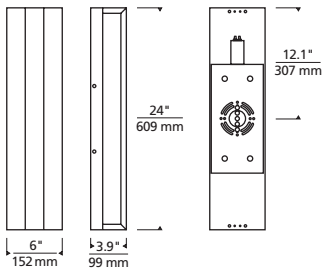

Windfall

PHOTOMETRICS*

*For latest photometrics, please visit www.techlighting.com/OUTDOOR

WINDFALL

Total Lumen Output: 183.6
Total Power: 20
Luminaire Efficacy: 84
Color Temp: 3000K
CRI: 80
BUG Rating: N/A