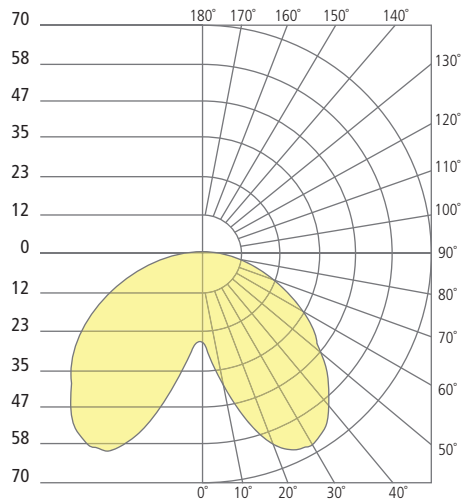

WINDFALL
shown in black

WINDFALL
shown in silver

* Visit techlighting.com for specific warranty limitations and details.

ORDERING INFORMATION

PRODUCT	FINISH	LAMP
7000WWD	B BLACK	LED LED 80CRI, 3000K, 120V
	I SILVER	LED277 LED 80CRI, 3000K, 277V

Windfall

PHOTOMETRICS*

*For latest photometrics, please visit www.techlighting.com/OUTDOOR

WINDFALL

Total Lumen Output: 183.6
 Total Power: 20
 Luminaire Efficacy: 84
 Color Temp: 3000K
 CRI: 80
 BUG Rating: N/A