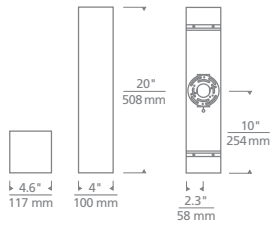

## SPECIFICATIONS

DELIVERED LUMENS	557 (3000K) up & down, 199 (3000K) down only
WATTS	18.9 up & down, 8.4 down only
VOLTAGE	Universal 120V-277V
DIMMING	Dimmable with most LED compatible ELV & TRIAC dimmers + 0-10V
LIGHT DISTRIBUTION	Symmetric or Asymmetric depending on barn doors position
OPTICS	Adjustable beam spread
MOUNTING OPTIONS	Wall
CCT	3000K
CRI	90+
COLOR BINNING	3 Step
BUG RATING	B0-U3-G0
DARK SKY	Compliant (Downlight version only)
WET LISTED	IP65
GENERAL LISTING	ETL, ADA
CALIFORNIA TITLE 24	Can be used to comply with CEC 2019 Title 24 Part 6 for outdoor use. Registration with CEC Appliance Database not required.
START TEMP	-30°C
FIELD SERVICEABLE LED	No
CONSTRUCTION	Aluminum
HARDWARE	Stainless Steel
FINISH	Powder Coat
LED LIFETIME	L70; >60,000 Hours
WARRANTY*	5 Years
WEIGHT	8 lbs.

## ORDERING INFORMATION

PRODUCT	CRI/CCT	LENGTH	FINISH	FUNCTION	VOLTAGE
7000WVEX	930 90 CRI 3000K	20 20"	B BLACK Z BRONZE	DO DOWNLIGHT ONLY UD UPLIGHT & DOWNLIGHT	UNV 120V - 277V

Vex 20 Outdoor Wall