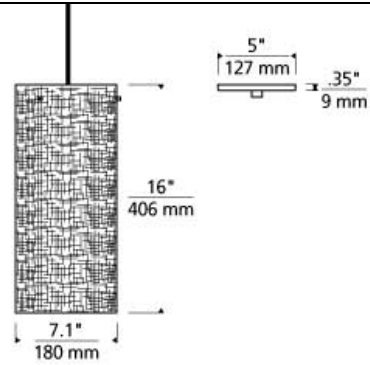

## DESCRIPTION

Inspired by textiles, the Vetra Grande pendant light by Tech Lighting has a linen weave design which is silk screened on to the hand-blown glass shade, creating a textured surface through which the light softly glows. The artisan glass treatment is a subtle design element that gives this clean, contemporary light a warm, tailored look, making it a beautiful accent in modern to transitional decor in both residential and professional settings. Perfect for kitchen lighting, dining room lighting and bedroom lighting, the fixture's Clear Linen glass is complemented by a clear cord. Three other light fixtures are available with the same Vetra styling, a smaller pendant light, a wall sconce light and a ceiling light. Damp-rated and dimmable. 16" high and 7.1" in diameter. Includes 6' of field-cuttable cable. Available with or without lamp. E26 medium base socket 60w max. LED version includes (1) 3.5 watt 300 delivered lumens 90CRI 2700K LED ST19. Dimmable with a low-voltage electronic dimmer. 120v.

## WEIGHT

4.5-5lb / 2.04-2.27kg ±

linen