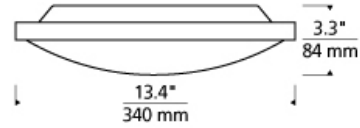

Vance 13 Flush Mount

LED ADA T20

DESCRIPTION

The universally appealing Vance 13 LED ceiling light from Tech Lighting exudes a clean contemporary style. This ceiling light fixture features a thin, direct-mount metal body in your choice of on-trend finishes such as on-trend aged brass, stylish Satin Nickel and classic polished Chrome to ensure coordination with virtually any interior design theme. A frosted glass diffuser effectively controls the highly capable LED light source within, which is fully dimmable to help you create the desired ambiance in suitable applications such as bedroom lighting, bathroom lighting, hallway lighting and foyer lighting. To further its appeal and utility, the Vance ceiling light is offered in three progressive sizes including 13" for standard ceiling applications, plus a large 24" diameter great for large rooms and high ceilings. Includes 23 watt, 1113.1 total delivered lumen, 2700K or 3000K LED module. May be wall or ceiling mounted. Dimmable with low-voltage electronic or triac dimmer.

INSTALLATION

This product can mount to either a 4" square electrical box with round plaster ring or an octagonal electrical box (not included).

WEIGHT

3-3lb / 1.36-1.36kg ±

aged brass

chrome

satin nickel

ORDERING INFORMATION