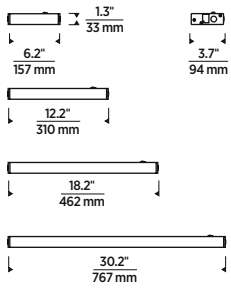

Unilume Direct Wire

PROJECT INFO

FIXTURE TYPE & QUANTITY

JOB NAME & INFO

NOTES

© 2022 Tech Lighting, L.L.C. All rights reserved. The "Tech Lighting" graphic is a registered trademark. Tech Lighting reserves the right to change specifications for product improvements without notification.

VISUAL COMFORT & Co.

7400 Linder Avenue, Skokie, Illinois 60077

T 847.410.4400